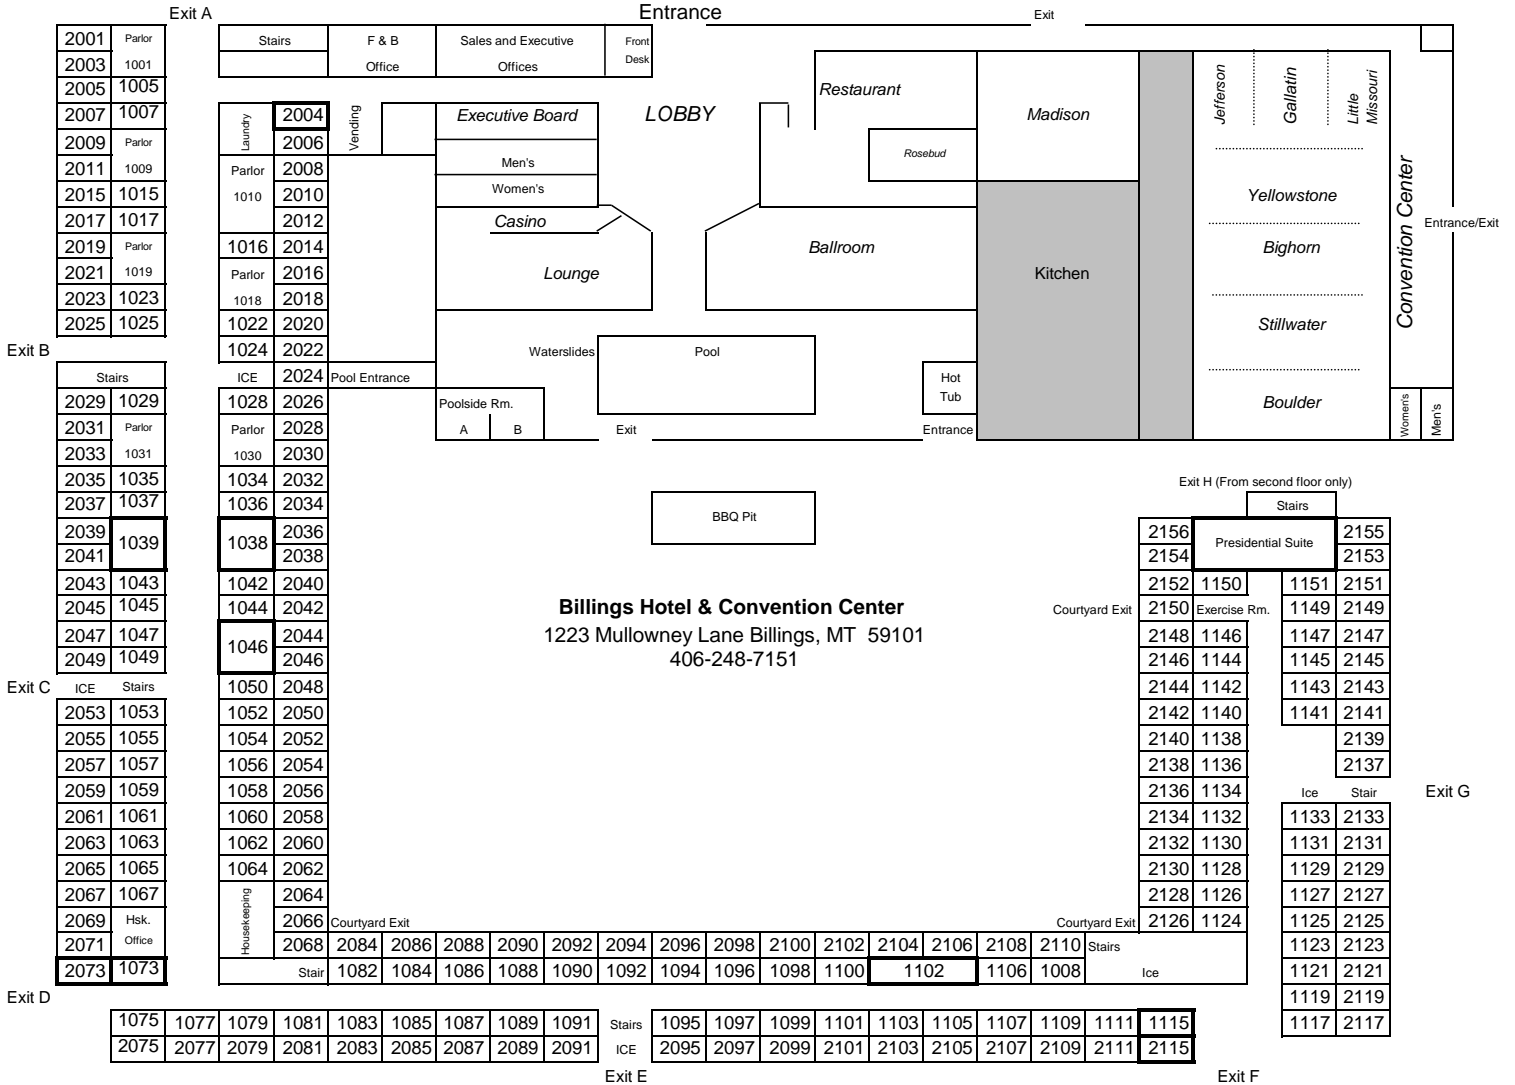

Hotel Layout

Rooms 1001 to 1151 are on the first floor & Rooms 2001 to 2156 are on the second floor.

Soda Machines are located at Exit A, B, C, D, E, F, G - First Floor and Second Floor
Ice Machines on first floor are located at Exit B, C & G, second floor are located at Exit E